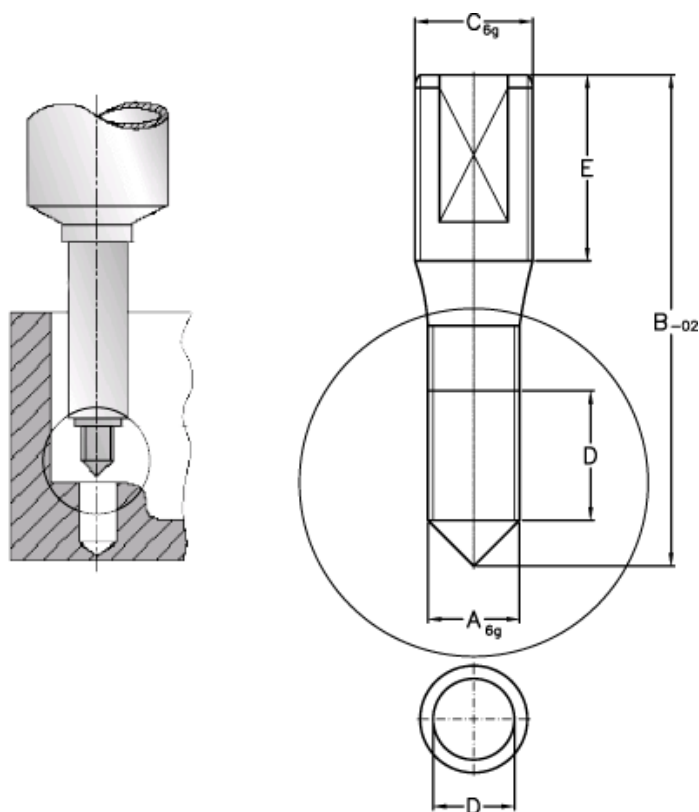

Article number: 12621000240710

Description: Threaded pin 621 000 240.710
For M24

Measures

A = M24
B = 178.0
C = M30
D = 44.0
E = 48